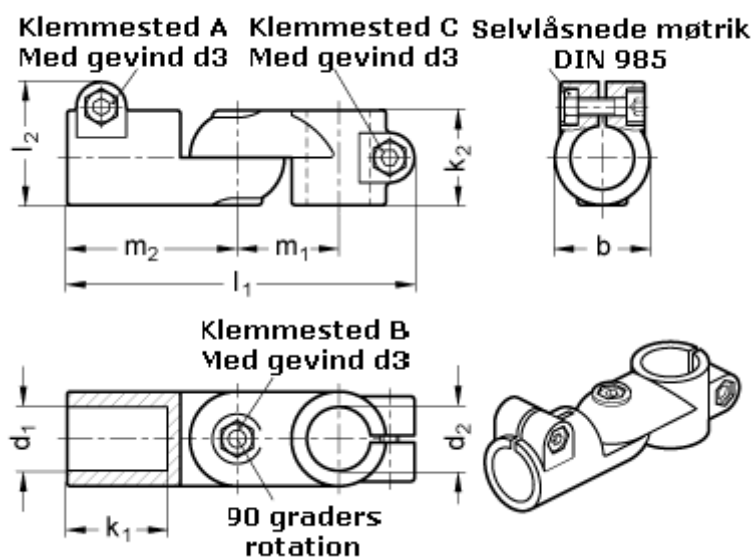

Article number: 20284B48B42T2BL

Description: E+G Swivel connector joint
GN284-B48-B42-2-BL

Measures

| | |
|--------------|-------------|
| $b = 65$ | $m_1 = 70$ |
| $d_1 = B48$ | $m_2 = 115$ |
| $d_2 = B42$ | |
| $d_3 = M10$ | |
| $k_1 = 74.0$ | |
| $k_2 = 65$ | |
| $l_1 = 230$ | |
| $l_2 = 77.5$ | |